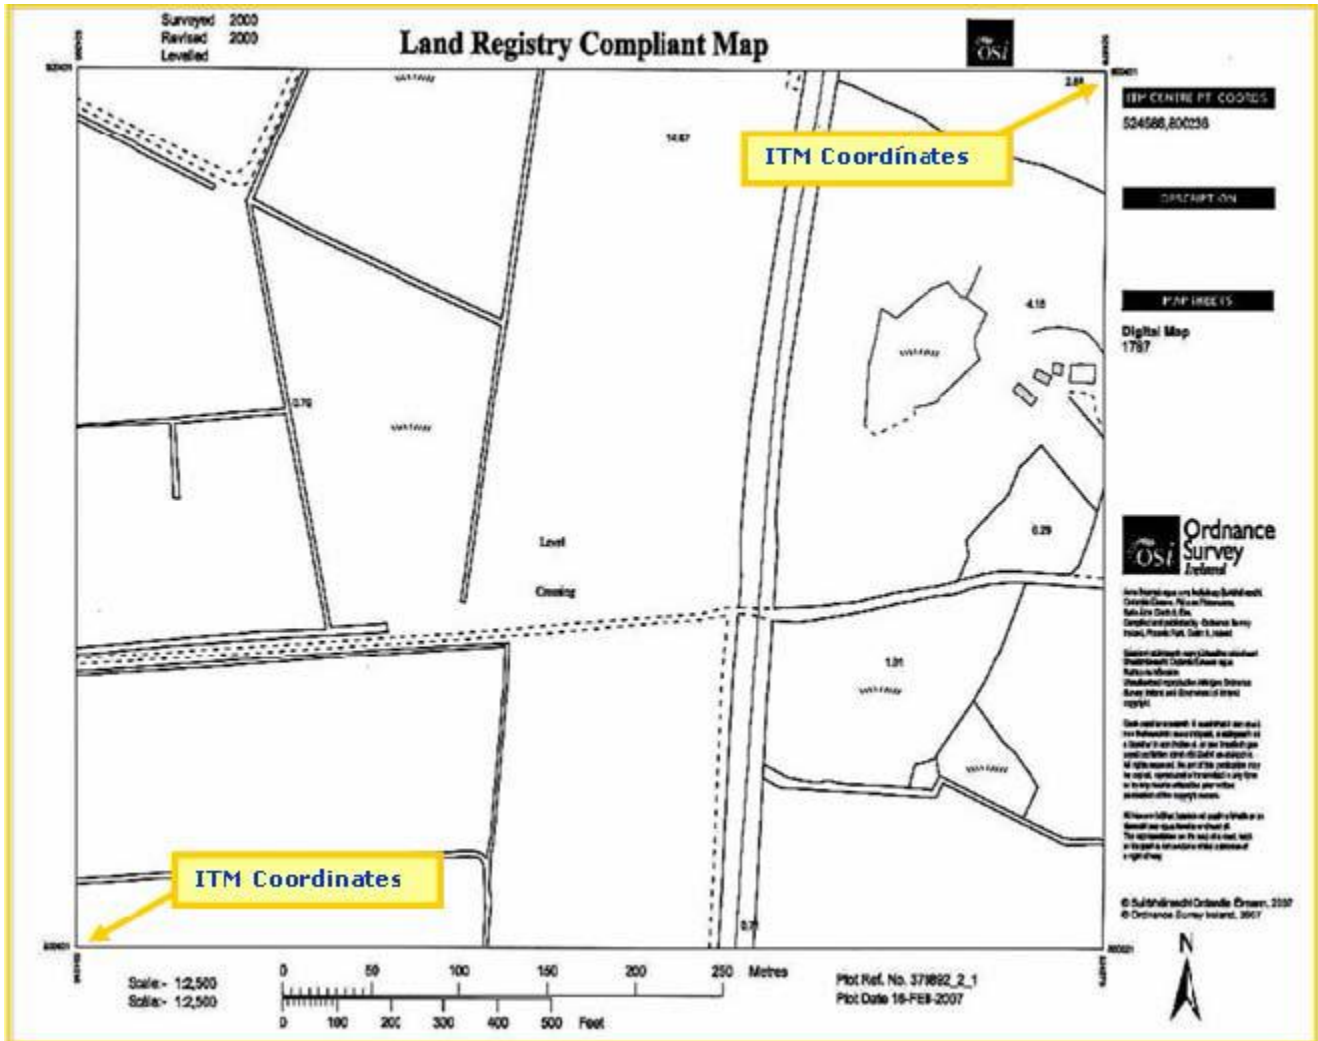

Mapping Guidelines - Appendix 8(b)

Ordnance Survey Ireland ITM 'Land Registry Compliant Map'

Ordnance Survey Ireland (OSi) can supply an ITM hardcopy product that will meet the Registry's mapping requirements.

Guidelines and examples for marking new properties can be found in Appendices 3, 4, 6 and 7(a)

Example of OSi 1/2500 scale Land Registry Compliant Map

Note: -

Hardcopy ITM maps that have been enlarged from the original OSi published scale for the area cannot be expected to give a higher degree of accuracy than that of the original scale.

Details on the scale and accuracy of OSi maps are available on the Ordnance Survey Ireland website www.osi.ie